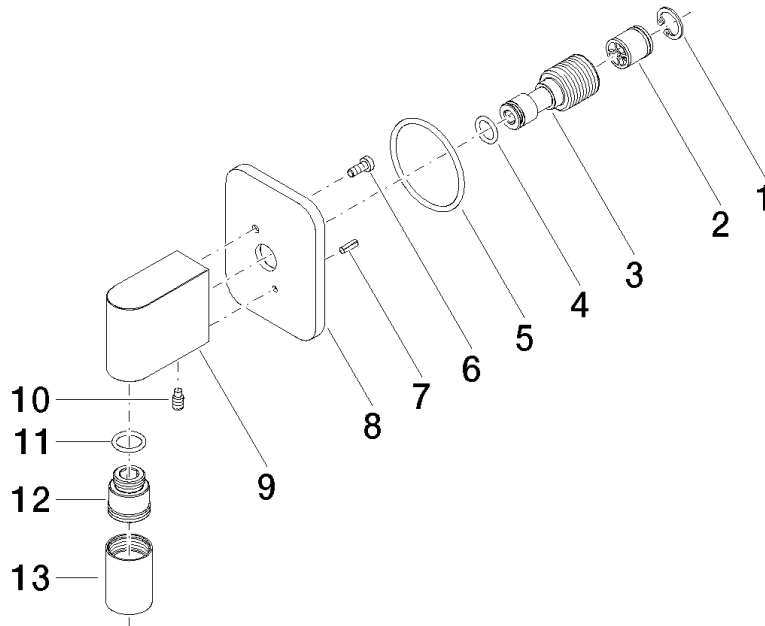

28 450 845

- 3/8" shower outlet
- rosette 60 x 78 mm
- 1/2" connection

Intrinsic protection against back flow.

	Chrome	28 450 845-00
	Brushed Platinum	28 450 845-06
	Dark Chrome	28 450 845-19
	Brushed Light Gold	28 450 845-27
	Matte Black	28 450 845-33
	Brushed Chrome	28 450 845-93
	Brushed Dark Platinum	28 450 845-99

Recommended miscellaneous

- Concealed wall elbow -** 35 085 970 90
- max. recess depth 163 mm
  - min. recess depth 90 mm

28 450 845

mm [inches]

**Flow rate chart**

**Certificates**

IAPMO\_4976 (5).    WRAS\_2310091.

### Spare parts list

No.	Item Number	Name	Quantity used	Delivery time
1	09 16 01 014 90	ring	1	2
2	90 23 01 141 00 90	back-flow preventer	1	2
3	09 24 03 116 20 90	nipple	1	2
4	09 14 10 008 90	seal	1	2
5	09 14 10 142 90	seal	1	2
6	09 30 30 054 90	screw	1	2
7	09 31 11 026 90	pin	1	2
8	09 27 84 021-00	rosette	1	10
9	09 11 03 046-00	connection	1	10
10	09 31 11 005 90	pin	1	2
11	90 14 10 077 00 90	seal	1	2
12	09 24 03 107 20 90	nipple	1	2
13	90 21 02 069 00-00	cover	1	10