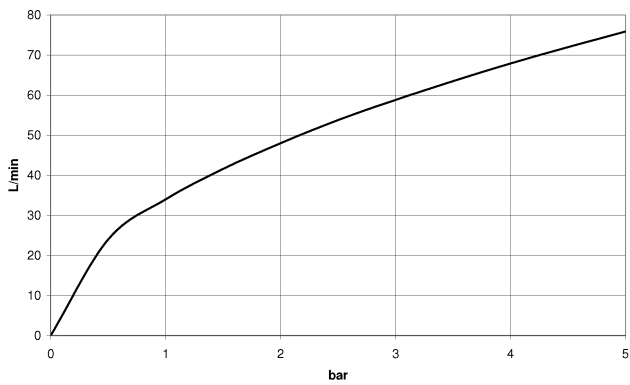

28 450 845

- 3/8" shower outlet
- rosette 60 x 78 mm
- 1/2" connection

Intrinsic protection against back flow.

	Chrome	28 450 845-00
	Brushed Platinum	28 450 845-06
	Dark Chrome	28 450 845-19
	Brushed Light Gold	28 450 845-27
	Matte Black	28 450 845-33
	Brushed Chrome	28 450 845-93
	Brushed Dark Platinum	28 450 845-99

Recommended miscellaneous

- Concealed wall elbow -** 35 085 970 90
- max. recess depth 163 mm
  - min. recess depth 90 mm

28 450 845

mm [inches]

**Flow rate chart**

**Certificates**

IAPMO\_4976 (5).    WRAS\_2310091.