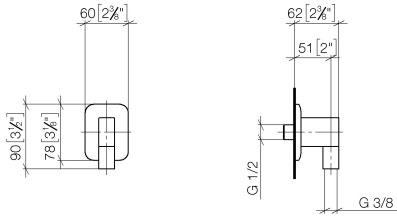

28 450 845

- 3/8" shower outlet
- rosette 60 x 78 mm
- 1/2" connection

Intrinsic protection against back flow.

	Chrome	28 450 845-00
	Brushed Platinum	28 450 845-06
	Dark Chrome	28 450 845-19
	Brushed Light Gold	28 450 845-27
	Matte Black	28 450 845-33
	Brushed Chrome	28 450 845-93
	Brushed Dark Platinum	28 450 845-99

Recommended miscellaneous

- Concealed wall elbow -** 35 085 970 90
- max. recess depth 163 mm
  - min. recess depth 90 mm

28 450 845

mm [inches]

**Flow rate chart**

**Certificates**

IAPMO\_4976 (5).    WRAS\_2310091.

### Spare parts list

No.	Item Number	Name	Quantity used	Delivery time
1	09 16 01 014 90	ring	1	2
2	90 23 01 141 00 90	back-flow preventer	1	2
3	09 24 03 116 20 90	nipple	1	2
4	09 14 10 008 90	seal	1	2
5	09 14 10 142 90	seal	1	2
6	09 30 30 054 90	screw	1	2
7	09 31 11 026 90	pin	1	2
8	09 27 84 021-00	rosette	1	10
9	09 11 03 046-00	connection	1	10
10	09 31 11 005 90	pin	1	2
11	90 14 10 077 00 90	seal	1	2
12	09 24 03 107 20 90	nipple	1	2
13	90 21 02 069 00-00	cover	1	10